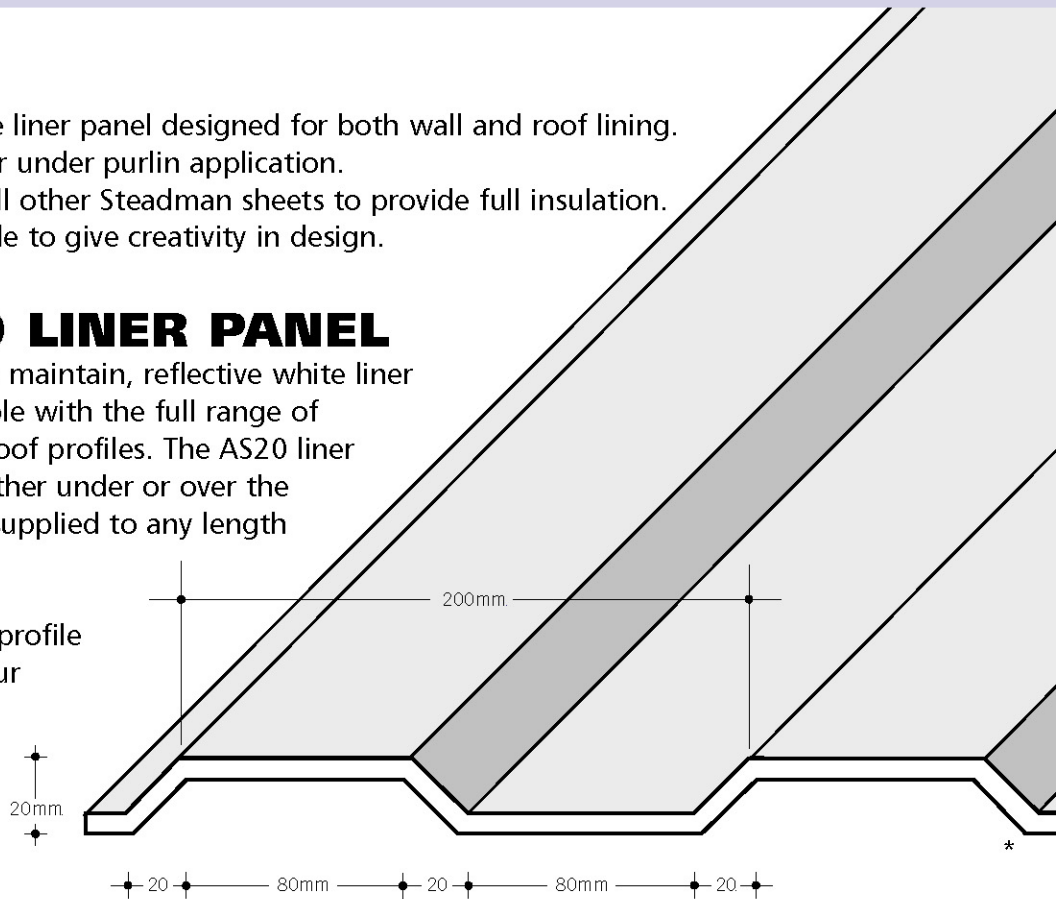

- An attractive white liner panel designed for both wall and roof lining.
- Suitable for over or under purlin application.
- Compatible with all other Steadman sheets to provide full insulation.
- Curved eaves profile to give creativity in design.

AS20/1000 LINER PANEL

An attractive, easy to maintain, reflective white liner panel. Fully compatible with the full range of Steadman wall and roof profiles. The AS20 liner panel can be fixed either under or over the purlin. AS20 can be supplied to any length subject to handling.

Please specify which profile is required to suit your application when ordering.

AS20/1000 O.P. OVER PURLIN SHEET

AS20/1000 U.P. UNDER PURLIN SHEET

AS20/1000 W. WALL SHEET

* Denotes colour side