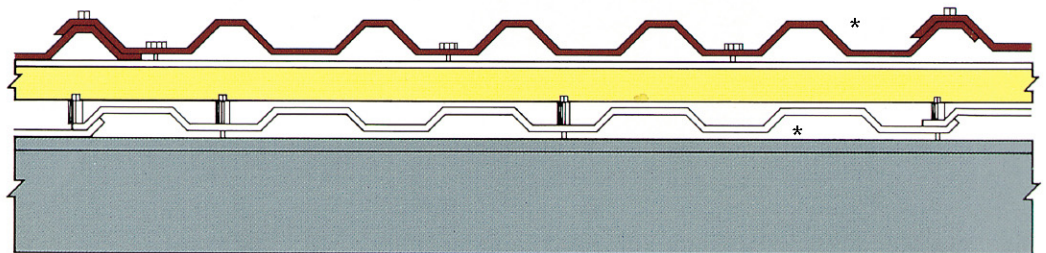

- An attractive white liner panel designed for both wall and roof lining.
- Suitable for over or under purlin application.
- Compatible with all other Steadman sheets to provide full insulation.
- Curved eaves profile to give creativity in design.

AS20/1000 LINER PANEL

An attractive, easy to maintain, reflective white liner panel. Fully compatible with the full range of Steadman wall and roof profiles. The AS20 liner panel can be fixed either under or over the purlin. AS20 can be supplied to any length subject to handling.

Please specify which profile is required to suit your application when ordering.

AS20/1000 O.P. OVER PURLIN SHEET

AS20/1000 U.P. UNDER PURLIN SHEET

AS20/1000 W. WALL SHEET

* Denotes colour side