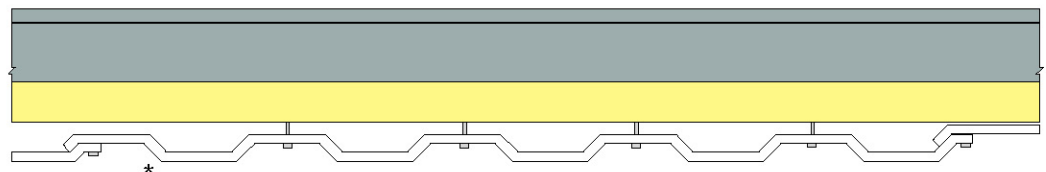

- An attractive white liner panel designed for both wall and roof lining.
- Suitable for over or under purlin application.
- Compatible with all other Steadman sheets to provide full insulation.
- Curved eaves profile to give creativity in design.

AS20/1000 LINER PANEL

An attractive, easy to maintain, reflective white liner panel. Fully compatible with the full range of Steadman wall and roof profiles. The AS20 liner panel can be fixed either under or over the purlin. AS20 can be supplied to any length subject to handling.

Please specify which profile is required to suit your application when ordering.

AS20/1000 O.P. OVER PURLIN SHEET

AS20/1000 U.P. UNDER PURLIN SHEET

AS20/1000 W. WALL SHEET

* Denotes colour side