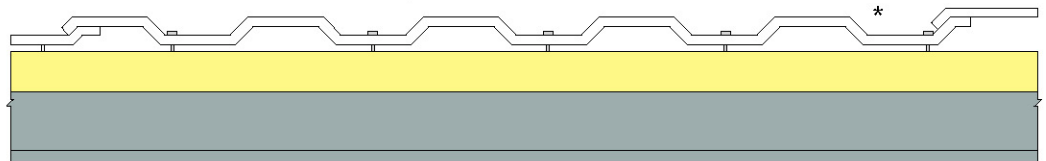

- An attractive white liner panel designed for both wall and roof lining.
- Suitable for over or under purlin application.
- Compatible with all other Steadman sheets to provide full insulation.
- Curved eaves profile to give creativity in design.

AS20/1000 LINER PANEL

An attractive, easy to maintain, reflective white liner panel. Fully compatible with the full range of Steadman wall and roof profiles. The AS20 liner panel can be fixed either under or over the purlin. AS20 can be supplied to any length subject to handling.

Please specify which profile is required to suit your application when ordering.

AS20/1000 O.P. OVER PURLIN SHEET

AS20/1000 U.P. UNDER PURLIN SHEET

AS20/1000 W. WALL SHEET

* Denotes colour side